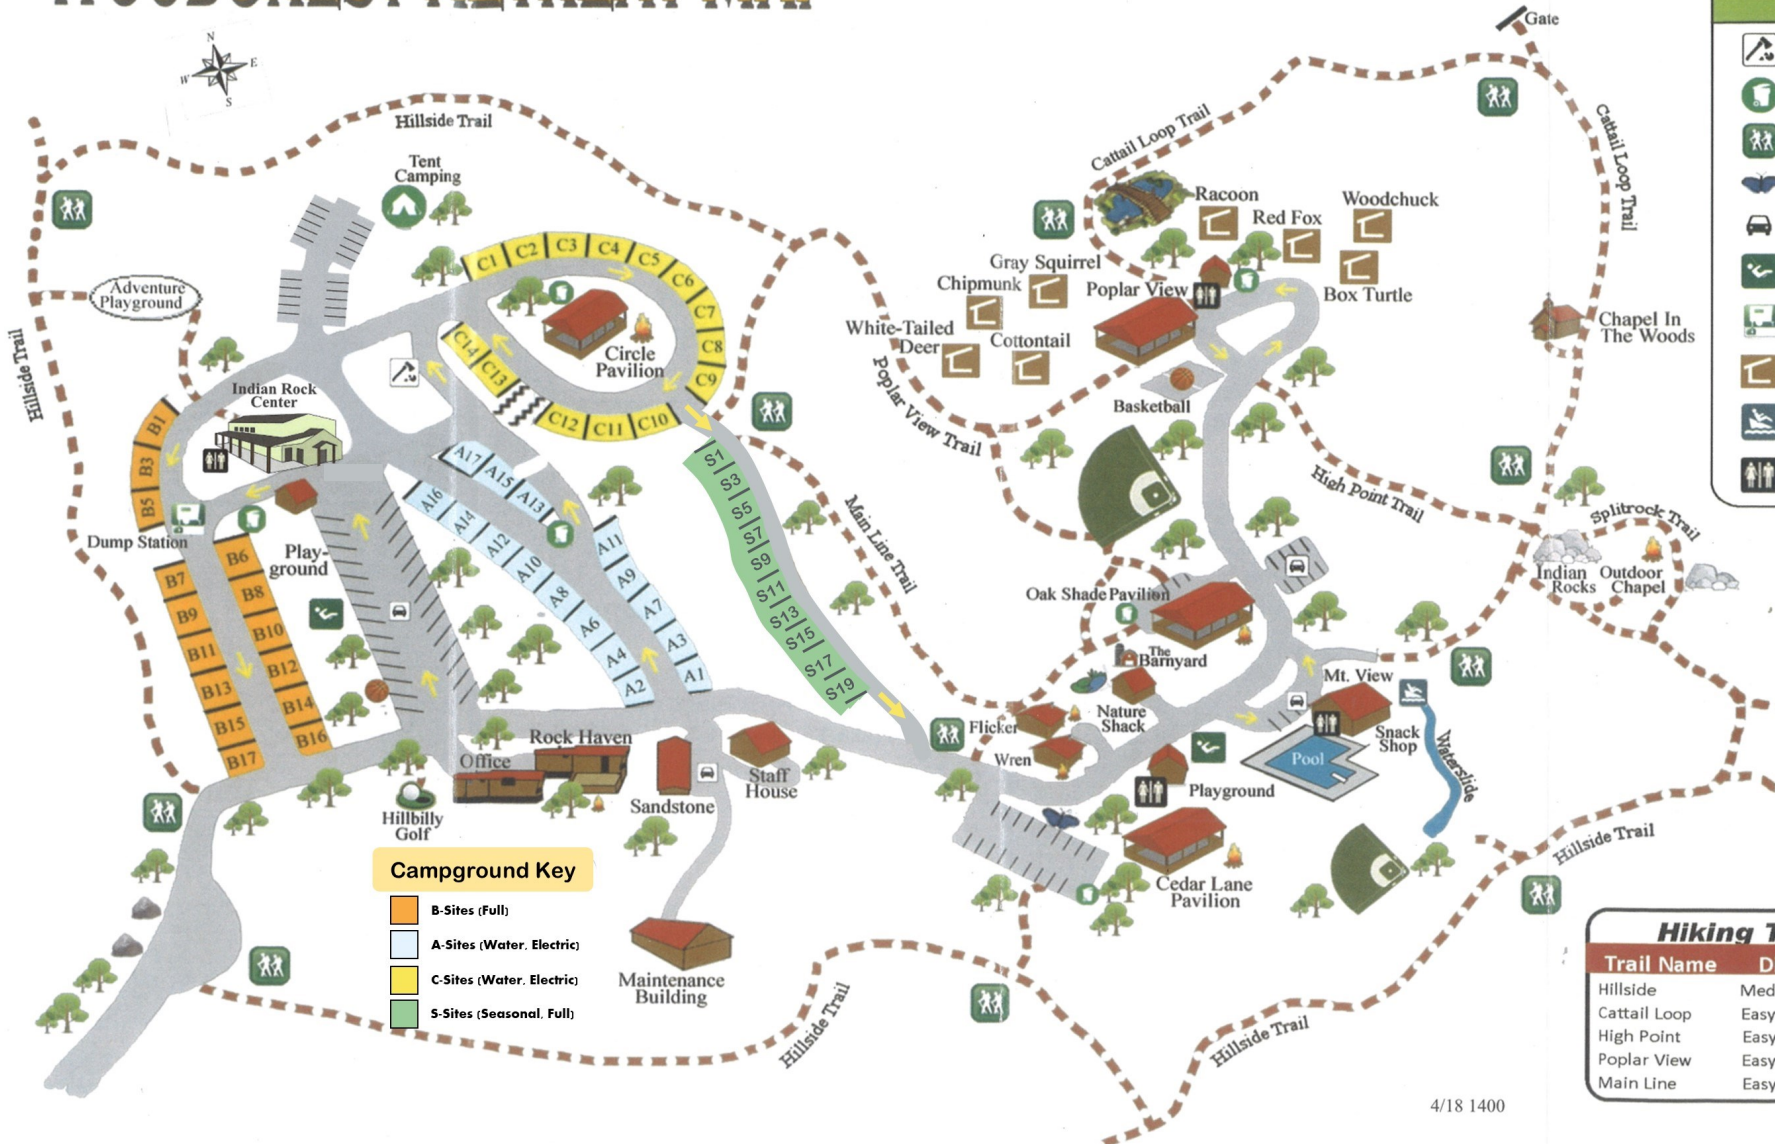

WOODCREST RETREAT MAP

Map Key

- Firewood
- Trash/Dumpster
- Hiking Trails
- Butterfly Garden
- Parking
- Playground
- Dump Station
- Bunkhouses
- Waterslide
- Restrooms

Campground Key

- B-Sites (Full)
- A-Sites (Water, Electric)
- C-Sites (Water, Electric)
- S-Sites (Seasonal, Full)

Hiking Trails

Trail Name	Difficulty	Distance
Hillside	Med.	2 Mile
Cattail Loop	Easy	1/2 Mile
High Point	Easy	1/8 Mile
Poplar View	Easy	1/3 Mile
Main Line	Easy	1/4 Mile